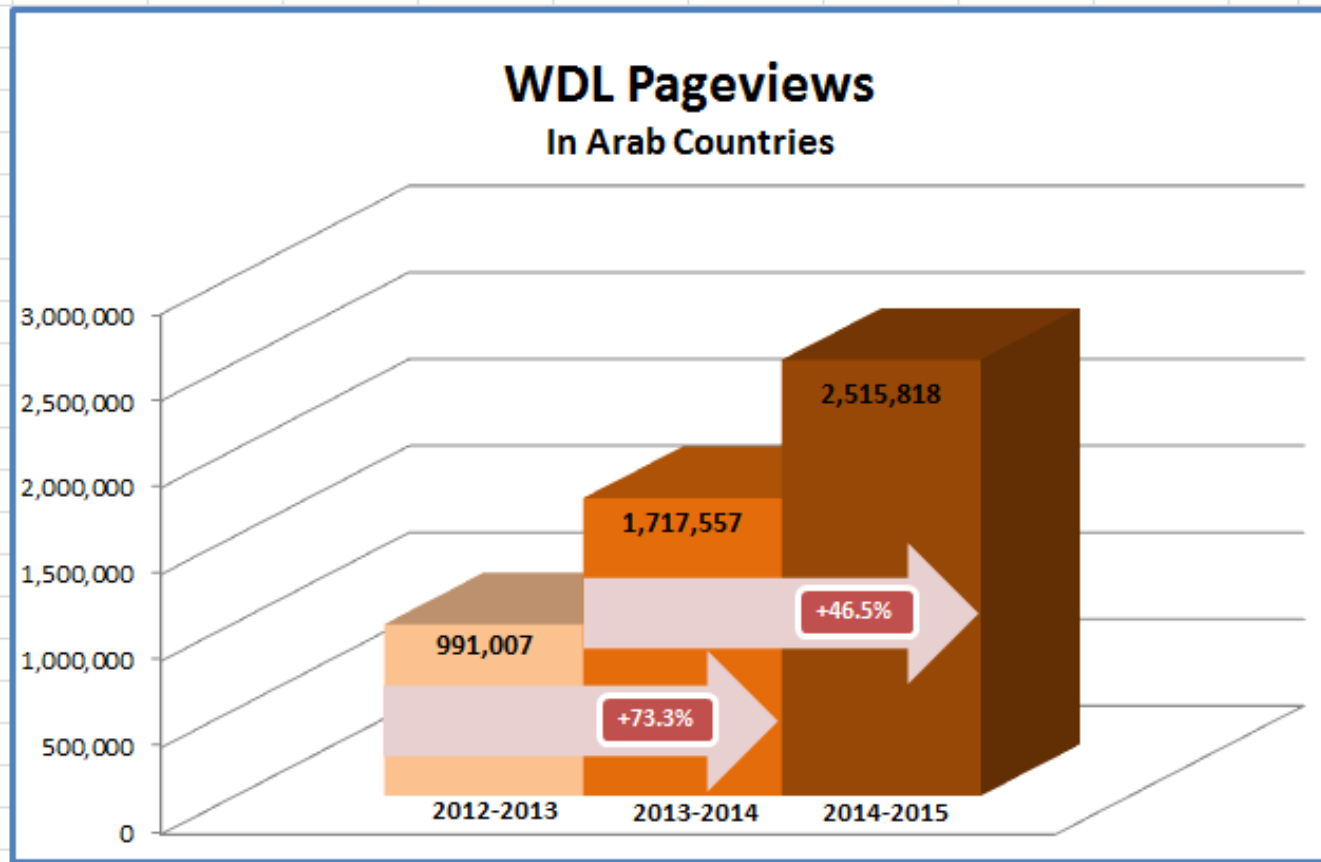

Pageviews in Arab Countries