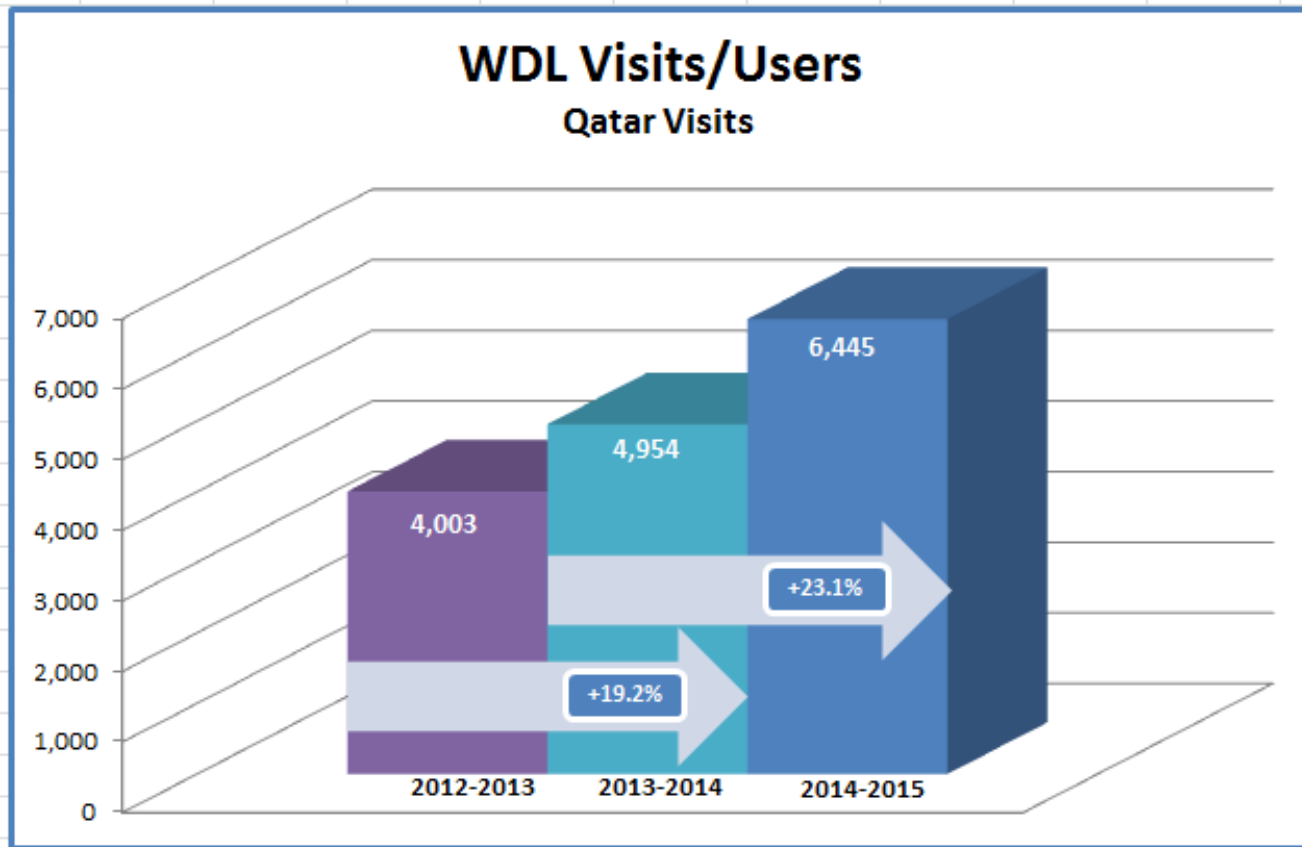

Users in Qatar