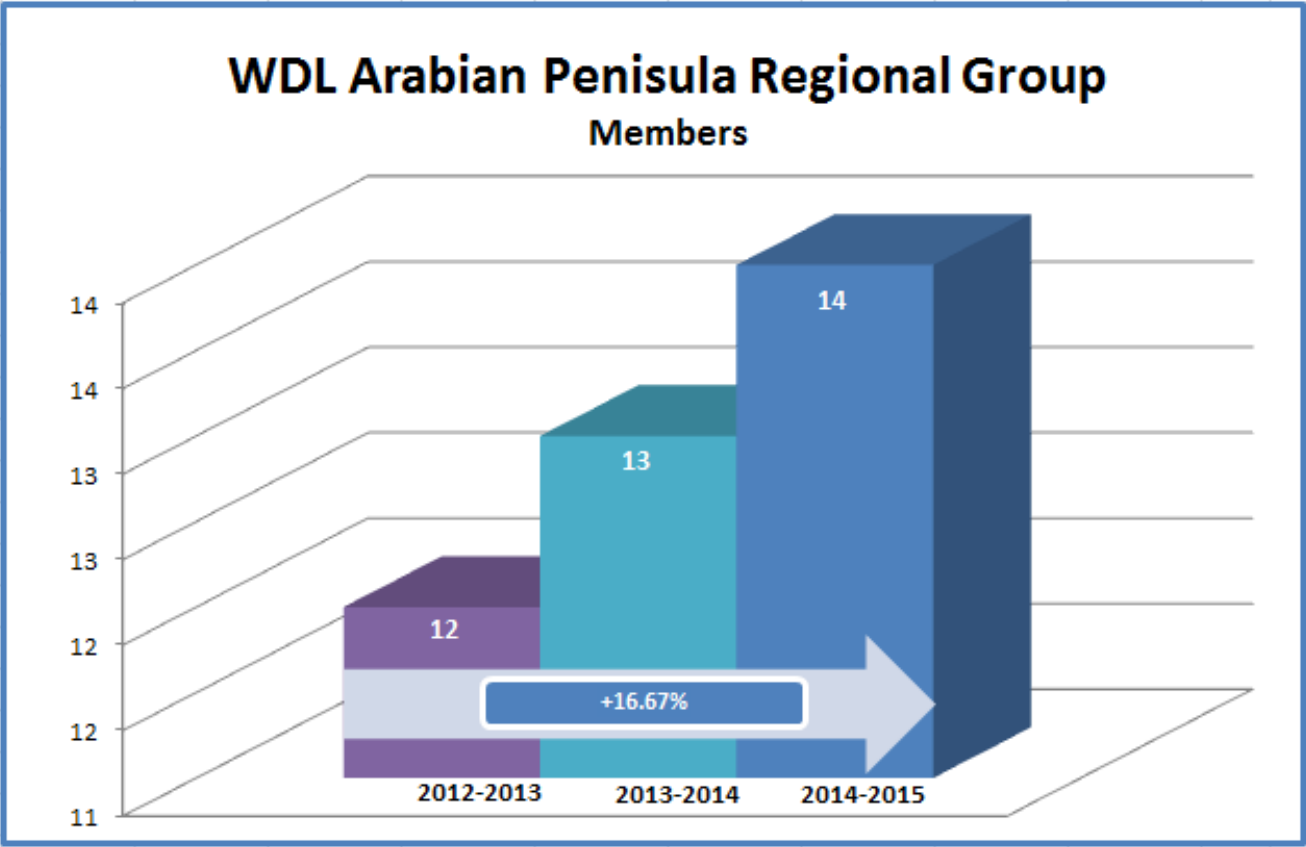

# **WDL Arab Peninsula Regional Group Today**

**Current Update and Statistics**

**Mark Paul**

**World Digital Library Partner Meeting**

**10-11 May, 2016**

**Doha, Qatar**

# Our Membership...

## Most Visits