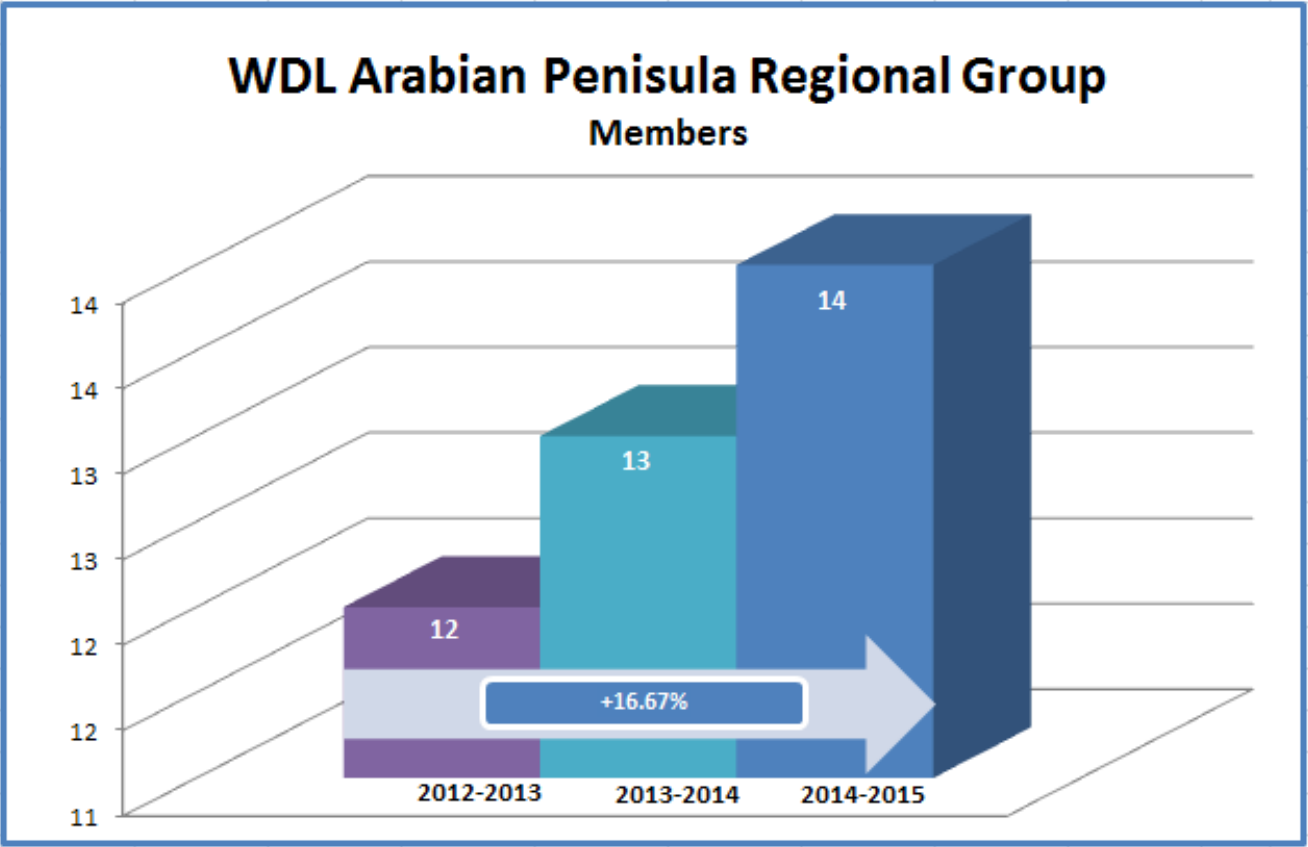

# **WDL Arab Peninsula Regional Group Today**

**Current Update and Statistics**

**Mark Paul**

**World Digital Library Partner Meeting**

**10-11 May, 2016**

**Doha, Qatar**

# Our Membership...

## Most Visits